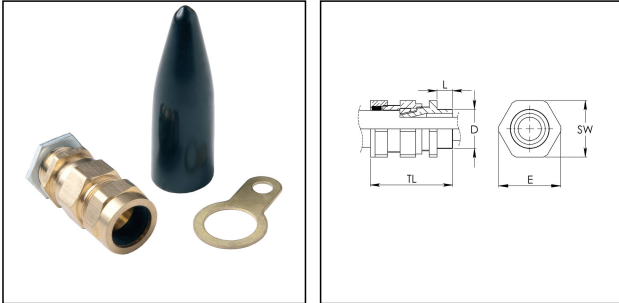

CW 20L Pack

Cable gland pack british standard BS 6121

Products may differ in size, colour and appearance to those shown. If you require further information or customisation, please contact us directly.

Material	Brass
Material shrouds	PVC
Temp. range min	-20 °C
Temp. range max	80 °C
Protection class	IP66
Thread type	M
Ø Connection thread D	20
Lead	1,5
Length screw-in thread L	10 mm
Ø cable diameter min	15,5 mm
Ø cable diameter max	19,5 mm
Ø cable below cable shield	-13,6 mm
Key width SW	27 mm
Collar diameter (E)	31 mm
Total length TL	49 mm
Surface	Bright
Order no. bright	50101674
Type	CW 20L Pack
Packing unit	2